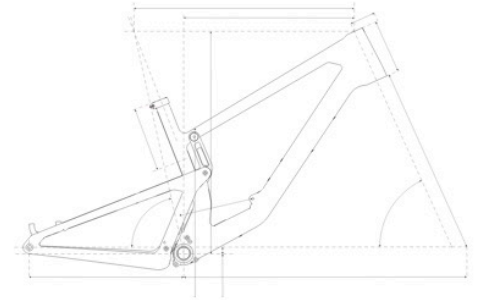

5010

High

Low

	XS	S	M	L	XL
Reach	400mm	425mm	450mm	475mm	500mm
Stack	572mm	590mm	604mm	618mm	631mm
Head Tube Angle	65.7°	65.7°	65.7°	65.7°	65.7°
Seat Tube Length	370mm	380mm	405mm	430mm	460mm
Front Center	699mm	733mm	764mm	795mm	826mm
BB Height	338mm	338mm	338mm	338mm	338mm
BB Drop	16mm	16mm	16mm	16mm	16mm
Wheelbase	1128mm	1162mm	1193mm	1224mm	1255mm
Rear Center	423mm	423mm	426mm	429mm	432mm
Head Tube Length	100mm	120mm	135mm	150mm	165mm
Top Tube Length	524mm	555mm	585mm	616mm	646mm
Seat Tube Angle	77.9°	77.6°	77.4°	77.2°	77°
Standover Height	690mm	707mm	706mm	704mm	704mm