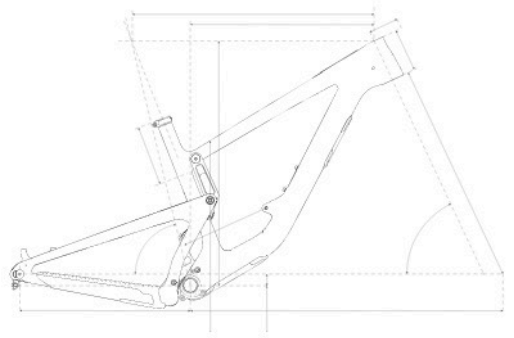

	S	M	L	XL	XXL
Reach	425mm	450mm	470mm	490mm	515mm
Stack	607mm	616mm	625mm	643mm	666mm
Head Tube Angle	65°	65°	65°	65°	65°
Seat Tube Length	380mm	405mm	430mm	460mm	500mm
Front Center	743mm	772mm	796mm	825mm	860mm
BB Height	343mm	343mm	343mm	343mm	343mm
BB Drop	29mm	29mm	29mm	29mm	29mm
Wheelbase	1178mm	1207mm	1231mm	1260mm	1295mm
Rear Center	435mm	435mm	435mm	435mm	435mm
Head Tube Length	90mm	100mm	110mm	130mm	155mm
Top Tube Length	567mm	596mm	619mm	646mm	680mm
Seat Tube Angle	76.8°	76.7°	76.6°	76.3°	76°
Standover Height	702mm	714mm	713mm	711mm	708mm