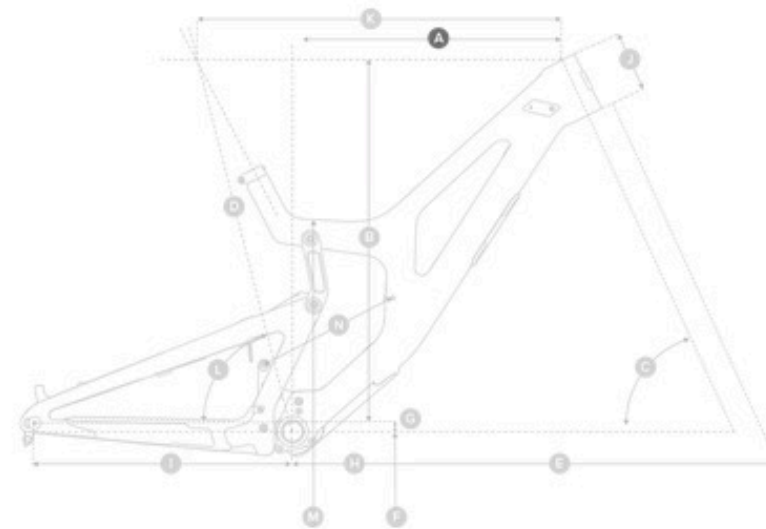

27.5"

29"

MX

Geometry & Sizing

Rollover table below to highlight frame dimensions.

Show: mm | in

	High	Low
--	------	-----

Flip chip in rear dropout has two positions: short and long. Flipping the chip changes chainstay and wheelbase length by 10mm.

	M	L	XL
A Reach	437mm	462mm	492mm
B Stack	632mm	637mm	641mm
C Head Tube Angle	63.7°	63.7°	63.7°
D Seat Tube Length	445mm	455mm	465mm
E Front Center	806mm	833mm	865mm
F BB Height	356mm	356mm	356mm
G BB Drop	16mm	16mm	16mm
H Wheelbase	1251mm	1278mm	1315mm
I Rear Center	445mm	445mm	450mm
J Head Tube Length	100mm	105mm	110mm
K Top Tube Length			
L Seat Tube Angle			
M Standover Height	718mm	719mm	719mm
N Eye to Eye Length	250mm	250mm	250mm

27.5" Frame Sizing

Show: cm | in

S

155 — 168cm

M

168 — 178cm

L

175 — 185cm

27.5"

29"

MX

Geometry & Sizing

Rollover table below to highlight frame dimensions.

Show: mm | in

High

Low