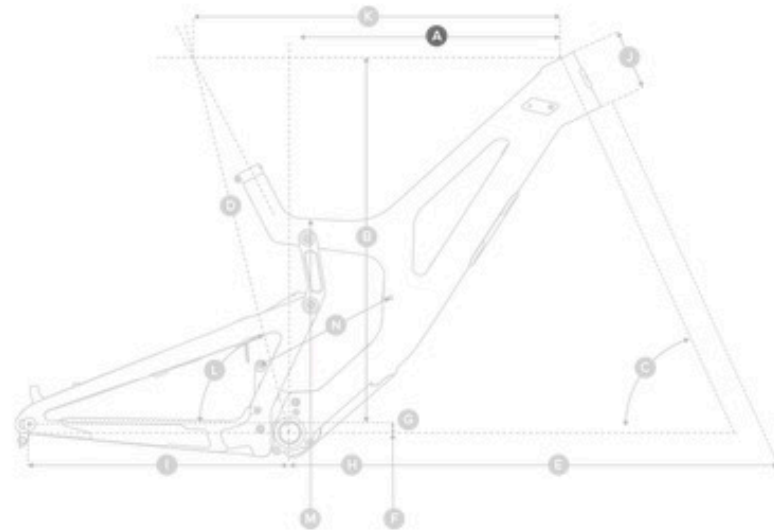

27.5"

29"

MX

Geometry & Sizing

Rollover table below to highlight frame dimensions.

Show: mm | in

High

Low

Flip chip in rear dropout has two positions: short and long. Flipping the chip changes chainstay and wheelbase length by 10mm.

	M	L
A Reach	437mm	462mm
B Stack	632mm	637mm
C Head Tube Angle	63.7°	63.7°
D Seat Tube Length	445mm	455mm
E Front Center	806mm	833mm
F BB Height	356mm	356mm
G BB Drop	16.4/-2mm	16.4/-2mm
H Wheelbase	1251mm	1278mm
I Rear Center	445-455mm	445-455mm
J Head Tube Length	100mm	105mm
K Top Tube Length		
L Seat Tube Angle		
M Standover Height	718mm	719mm
N Eye to Eye Length	250mm	250mm

MX Frame Sizing

Show: cm | in

M	170 — 178cm
---	-------------

L	175 — 185cm
---	-------------

27.5"

29"

MX

Geometry & Sizing

Rollover table below to highlight frame dimensions.

Show: mm | in

High

Low

Flip chip in rear dropout has two positions: short and long. Flipping the chip changes chainstay and wheelbase length by 10mm.

	S	M	L
A Reach	412mm	437mm	462mm
B Stack	603mm	612mm	616mm
C Head Tube Angle	63.7°	63.7°	63.7°
D Seat Tube Length	435mm	445mm	455mm
E Front Center	769mm	798mm	825mm
F BB Height	356mm	356mm	356mm
G BB Drop	-2mm	-2mm	-2mm
H Wheelbase	1199mm	1233mm	1265mm
I Rear Center	430mm	435mm	440mm
J Head Tube Length	100mm	110mm	115mm
K Top Tube Length			
L Seat Tube Angle			
M Standover Height	712mm	712mm	712mm
N Eye to Eye Length	250mm	250mm	250mm