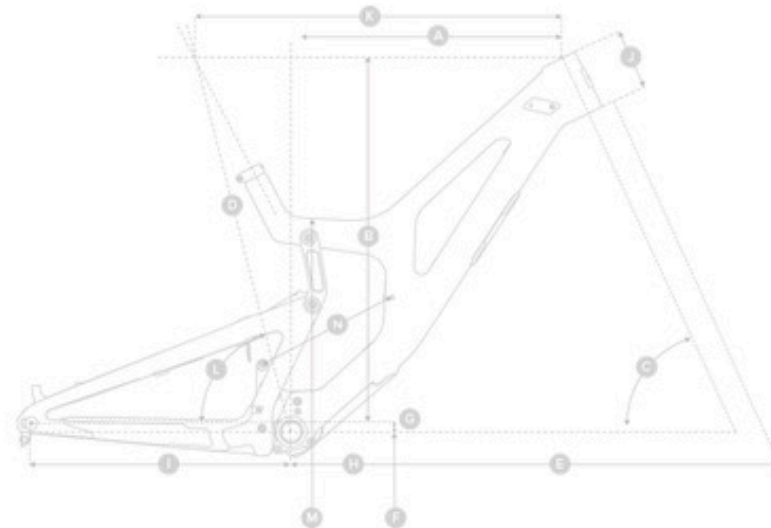

27.5"

29"

MX

Geometry & Sizing

Rollover table below to highlight frame dimensions.

Show: mm | in

High

Low

MX Frame Sizing

Show: cm | in

M	170 — 178cm
---	-------------

L	175 — 185cm
---	-------------

27.5"

29"

MX

Geometry & Sizing

Rollover table below to highlight frame dimensions.

Show: mm | in

High

Low

Flip chip in rear dropout has two positions: short and long. Flipping the chip changes chainstay and wheelbase length by 10mm.

	S	M	L
A Reach	412mm	437mm	462mm
B Stack	603mm	612mm	616mm
C Head Tube Angle	63.7°	63.7°	63.7°
D Seat Tube Length	435mm	445mm	455mm
E Front Center	769mm	798mm	825mm
F BB Height	356mm	356mm	356mm
G BB Drop	-2mm	-2mm	-2mm
H Wheelbase	1199mm	1233mm	1265mm
I Rear Center	430mm	435mm	440mm
J Head Tube Length	100mm	110mm	115mm
K Top Tube Length			
L Seat Tube Angle			
M Standover Height	712mm	712mm	712mm
N Eye to Eye Length	250mm	250mm	250mm

29" Frame Sizing

Show: cm | in

M 170 — 178cm

L 175 — 185cm

XL 185 — 196cm
